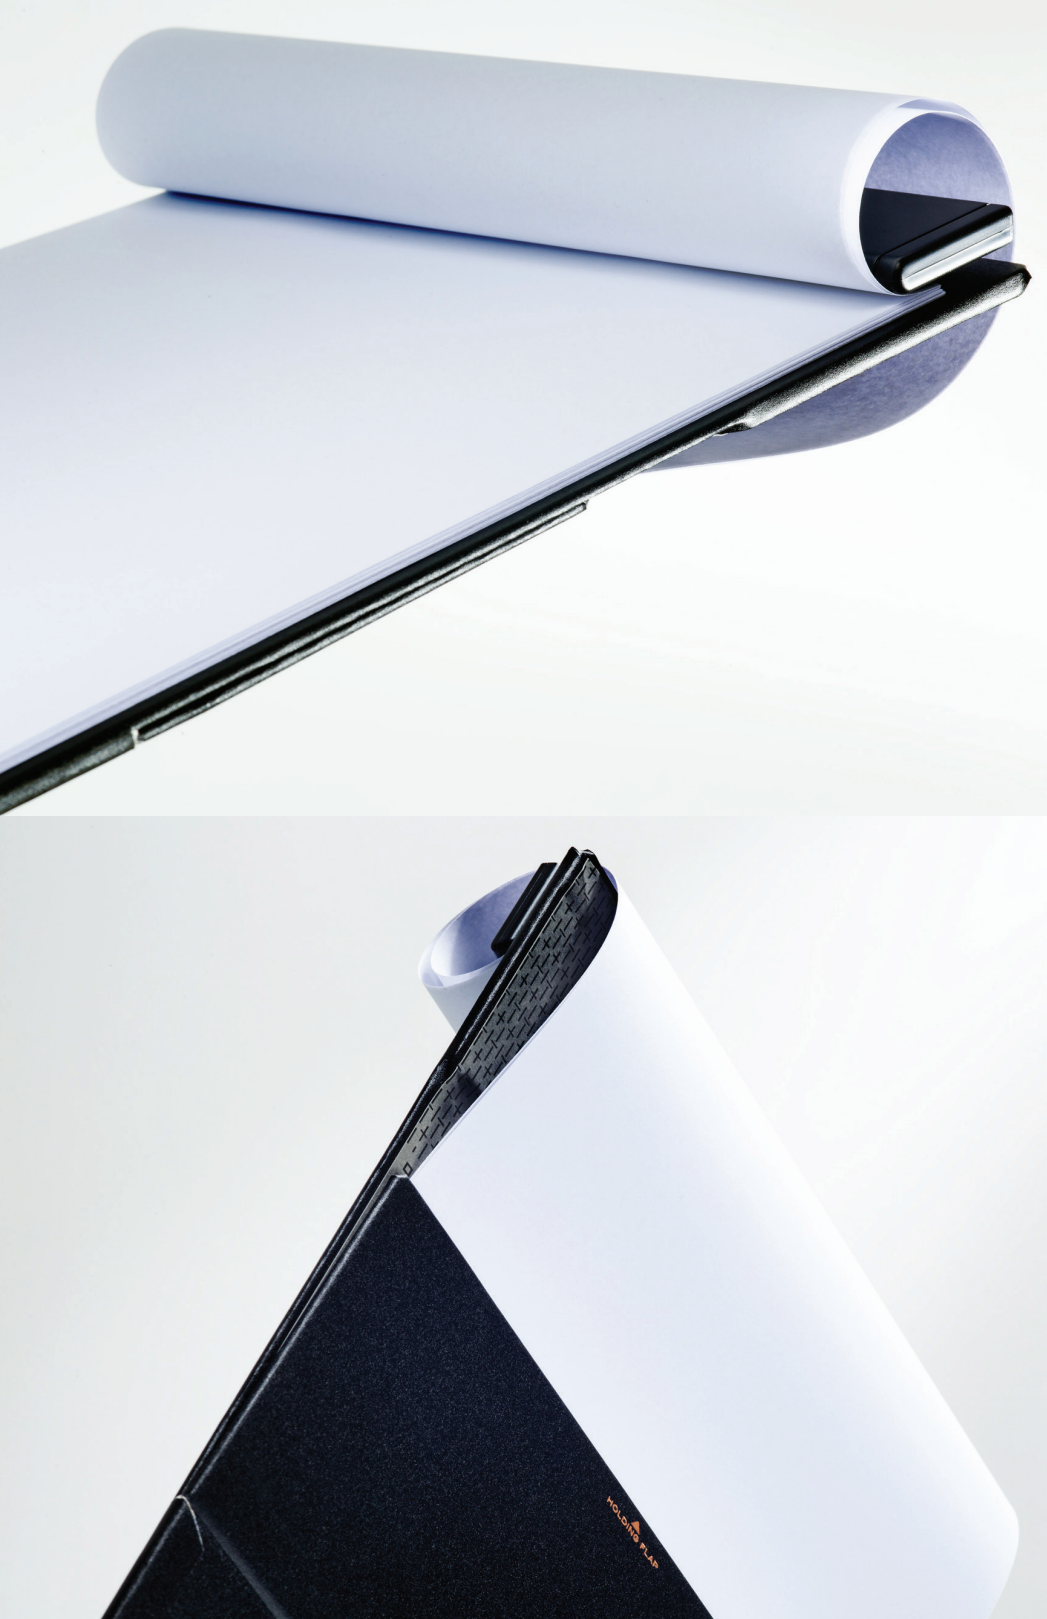

Clipboard magflap

Size

8.5" x 0.7" x 12.7"

SKU / Color

5085 Blue

5085 Black

Color Variation

Features

- Two magnetic flaps hold papers in place, preventing them from flying away or getting crumpled.
- Magnetic back flap holds papers as they are flipped over.
- Magnetic bottom flap prevents papers from turning up.
- Magnetic front flap secures papers in place and prevents edges from getting bent.
- Built-in magnet allows the clipboard to attach vertically to metal surfaces.
- Storage Space: Approximately 30 sheets.
- When you attach it to metal surfaces, the storage space is approximately 10 sheets.